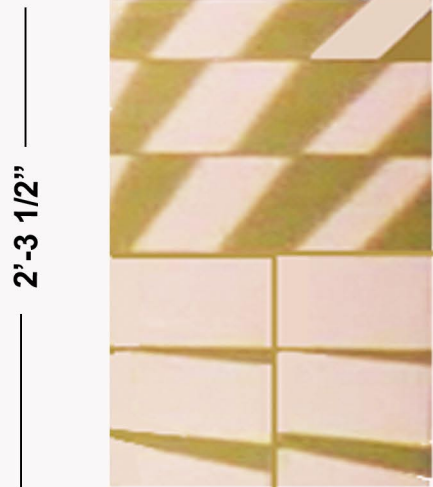

Decorative Panel Inserts
1/4" Sheetboard (Luan or Masonite)

1'-7 1/2"

"Geometrics"
 Make 4

"Dots"
 Make 2

"Linear Noise"
 Make 2

Revised 1/23/24

Producing Organization	Production Title	Designer	Drawing Information	Scale	Painters Elevation
Northfield Schools	<i>2024 Rock N Roll Revival</i>	Brian Bjorklund	Date 1/10/24 Drawn By B. Bjorklund	No Scale	Decorative Panel Inserts